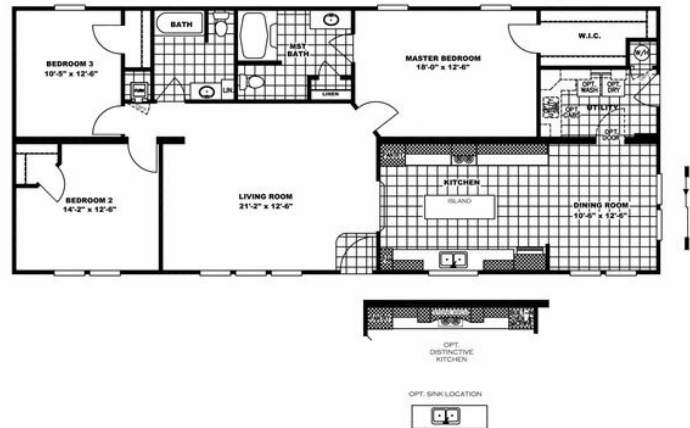

CASTLE PINES sale home

CASTLE PINES sale home Model number: 25AVD28643BH18

3 beds • 2 baths • 1792 sq.ft. • 28' width • 64' depth

Our home building facilities invest in continuous product and process improvements. Plans, dimensions, features, materials, specifications and availability are subject to change without notice or obligation. Renderings and floor plans are representative likenesses of our homes and may differ from the actual homes. We invite you to tour a Home Center near you and inspect the highest value in quality housing available or call (606) 874-0505 to speak with a Home Consultant. Copyright 2017, CMH. All rights reserved.

OPT. GLAMOUR BATH

CASTLE PINES sale home Model number: 25AVD28643BH18

3 beds • 2 baths • 1792 sq.ft. • 28' width • 64' depth

Our home building facilities invest in continuous product and process improvements. Plans, dimensions, features, materials, specifications and availability are subject to change without notice or obligation. Renderings and floor plans are representative likenesses of our homes and may differ from the actual homes. We invite you to tour a Home Center near you and inspect the highest value in quality housing available or call (606) 874-0505 to speak with a Home Consultant. Copyright 2017, CMH. All rights reserved.