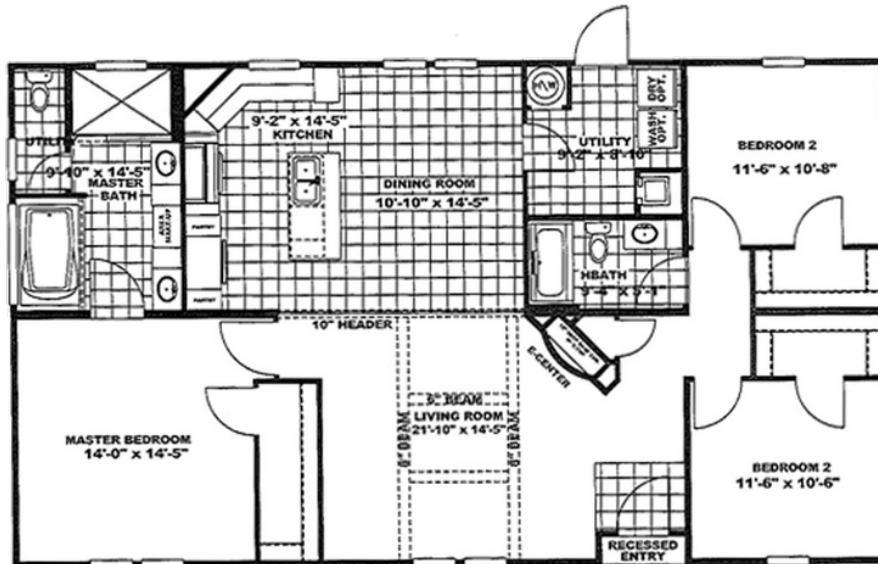

THE FREEDOM 3252 sale home

THE FREEDOM 3252 sale home Model number: 27FRE32523AH18

3 beds • 2 baths • 1664 sq.ft. • 32' width • 52' depth

Our home building facilities invest in continuous product and process improvements. Plans, dimensions, features, materials, specifications and availability are subject to change without notice or obligation. Renderings and floor plans are representative likenesses of our homes and may differ from the actual homes. We invite you to tour a Home Center near you and inspect the highest value in quality housing available or call (606) 874-0505 to speak with a Home Consultant. Copyright 2017, CMH. All rights reserved.

THE FREEDOM 3252 sale home Model number: 27FRE32523AH18

3 beds • 2 baths • 1664 sq.ft. • 32' width • 52' depth

Our home building facilities invest in continuous product and process improvements. Plans, dimensions, features, materials, specifications and availability are subject to change without notice or obligation. Renderings and floor plans are representative likenesses of our homes and may differ from the actual homes. We invite you to tour a Home Center near you and inspect the highest value in quality housing available or call (606) 874-0505 to speak with a Home Consultant. Copyright 2017, CMH. All rights reserved.