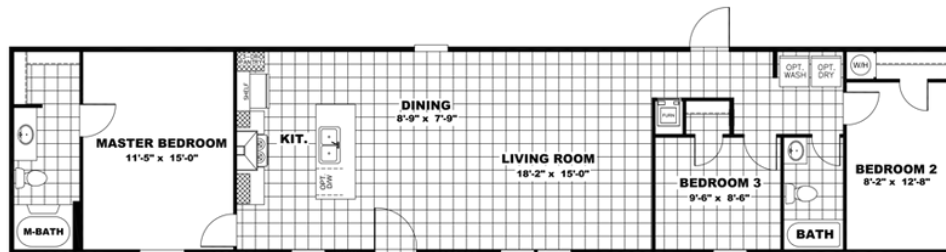

# THE BREEZE

**THE BREEZE** Model number: 46SSP16723AH19  
**3 beds • 2 baths • 1152 sq.ft. • 16' width • 72' depth**

Our home building facilities invest in continuous product and process improvements. Plans, dimensions, features, materials, specifications and availability are subject to change without notice or obligation. Renderings and floor plans are representative likenesses of our homes and may differ from the actual homes. We invite you to tour a Home Center near you and inspect the highest value in quality housing available or call (606) 874-0505 to speak with a Home Consultant. Copyright 2017, CMH. All rights reserved.

## THE BREEZE

Model number: 46SSP16723AH19

**3 beds • 2 baths • 1152 sq.ft. • 16' width • 72' depth**

Our home building facilities invest in continuous product and process improvements. Plans, dimensions, features, materials, specifications and availability are subject to change without notice or obligation. Renderings and floor plans are representative likenesses of our homes and may differ from the actual homes. We invite you to tour a Home Center near you and inspect the highest value in quality housing available or call (606) 874-0505 to speak with a Home Consultant. Copyright 2017, CMH. All rights reserved.